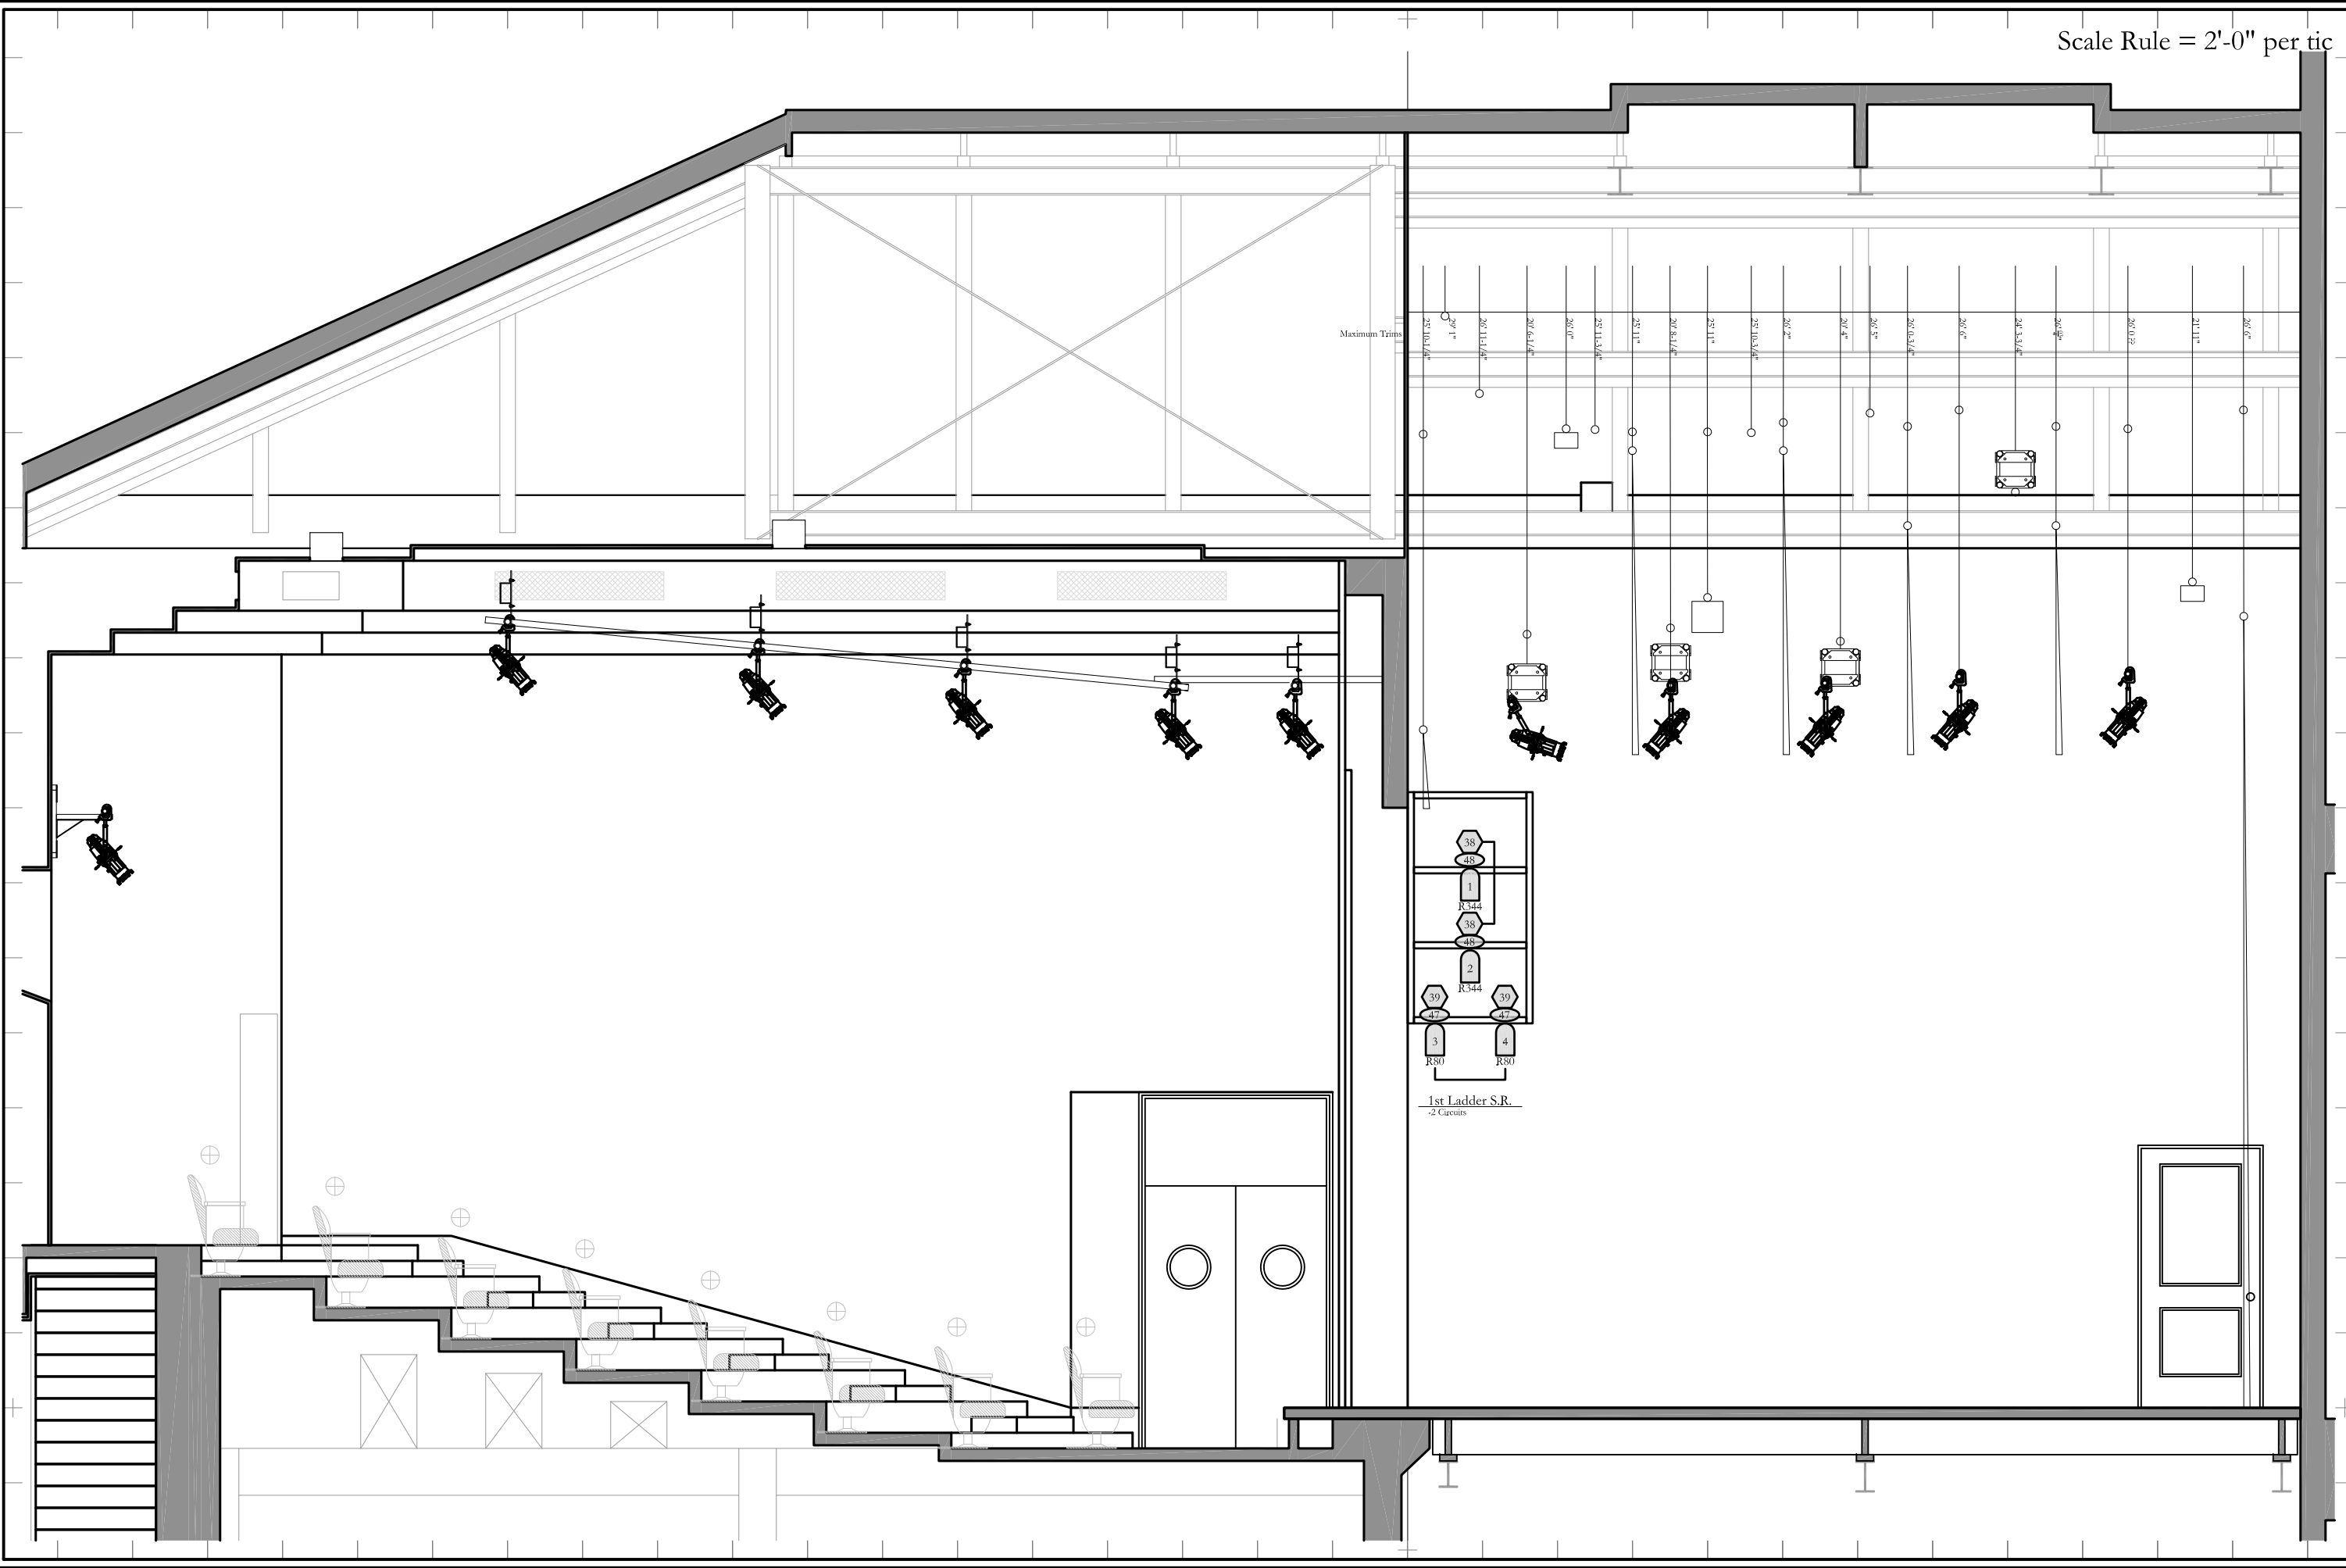

Scale Rule = 2'-0" per tic

Scale: 1/4" = 1'-0"
Plate: PT-SEC

 Director: Ross Williams
 Designer: Erik Sunderman
 TD:
 ATD:
 Revised Date: 9-Sep-15
 Original Date: 10-Jun-10
 Saved As: Pigott 150909.dwg

Pigott Theater
Section