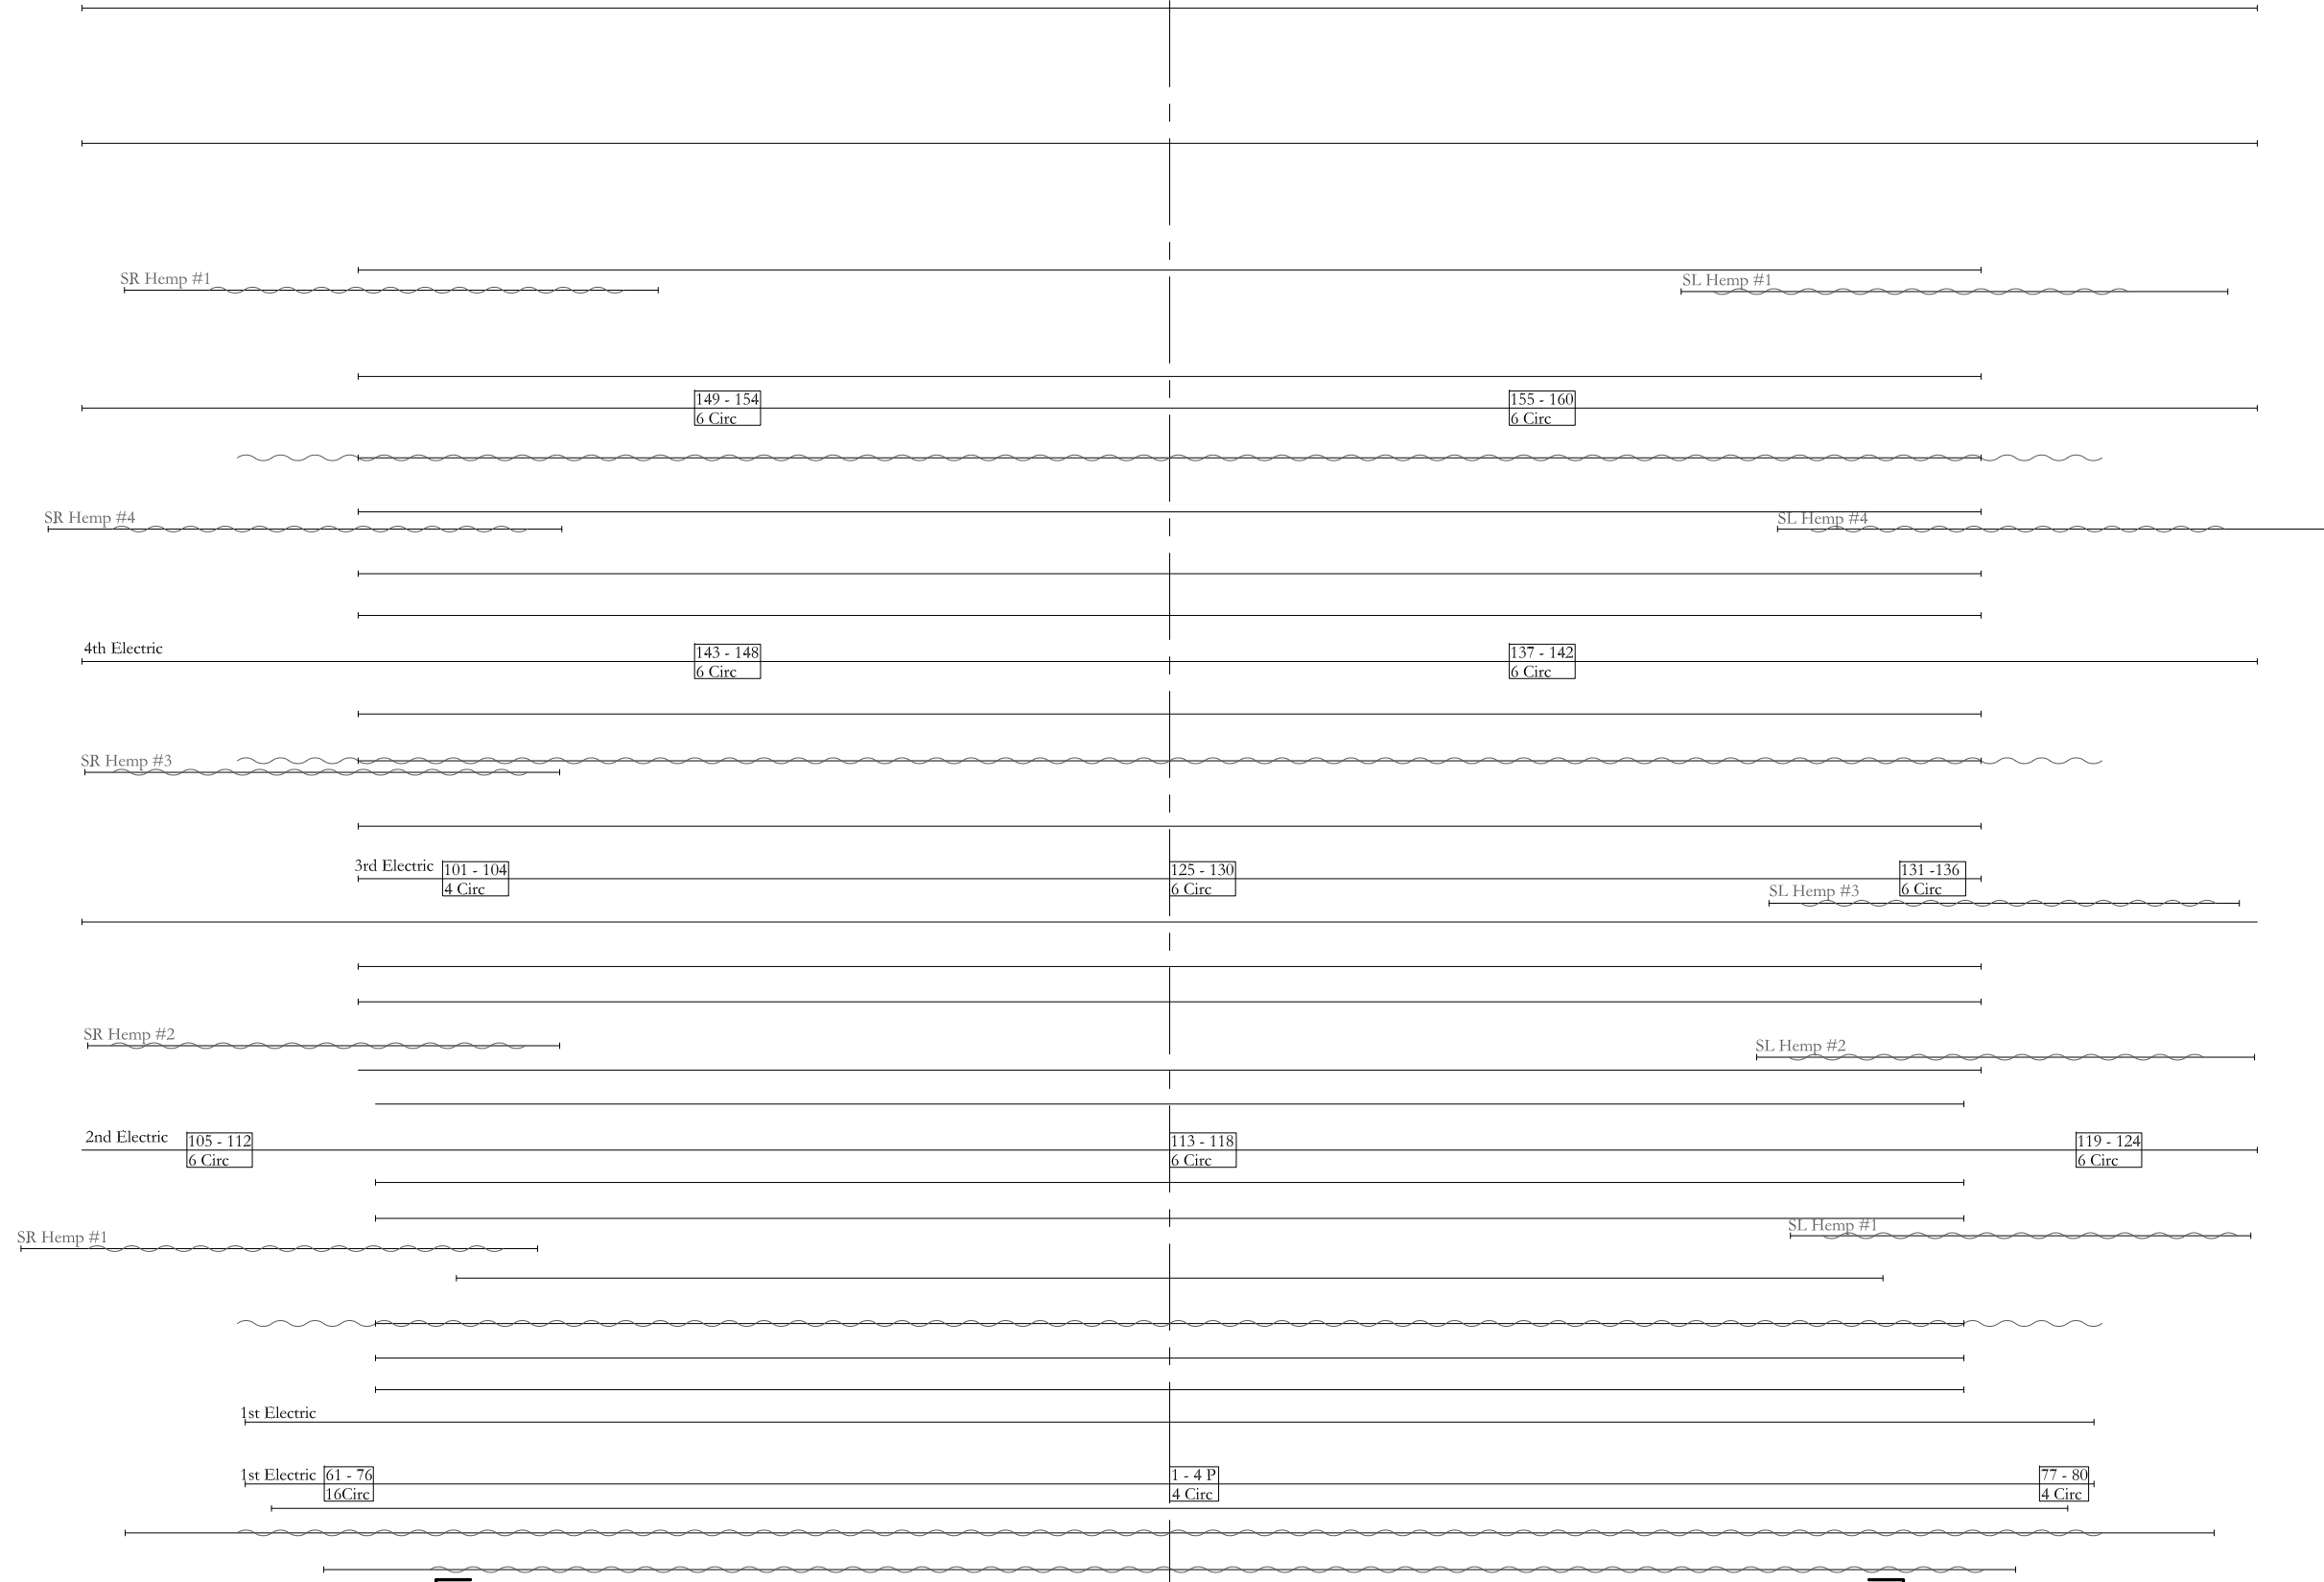

Full Black	30
White Cyc	29
empty	28
empty	27
empty	26
Border #3	25
empty	24
empty	23
empty	22
4th Electric	21
Work Lights	20
Border #2	19
empty	18
3rd Electric	17
Mid-Stage Traveler	16
empty	15
empty	14
empty	13
empty	12
2nd Electric	11
empty	10
ELS Screen	9
Movie Screen	8
Border #1	7
empty	6
empty	5
1st Electric	4
1st Electric	4
Legs	3
Main Red	2
Valence	1

Scale Rule = 2'-0" per tic

Scale: 3/16" = 1'-0"
Plate: MM-LS

Director: 
 Designer:
 TD: Ross Williams
 ATD: Erik Sunderman

Revised Date: 12-Oct-12
 Original Date: 18-Aug-11
 Saved As: MemAed 121012.dwg

Memorial Auditorium

Lineset Schedule