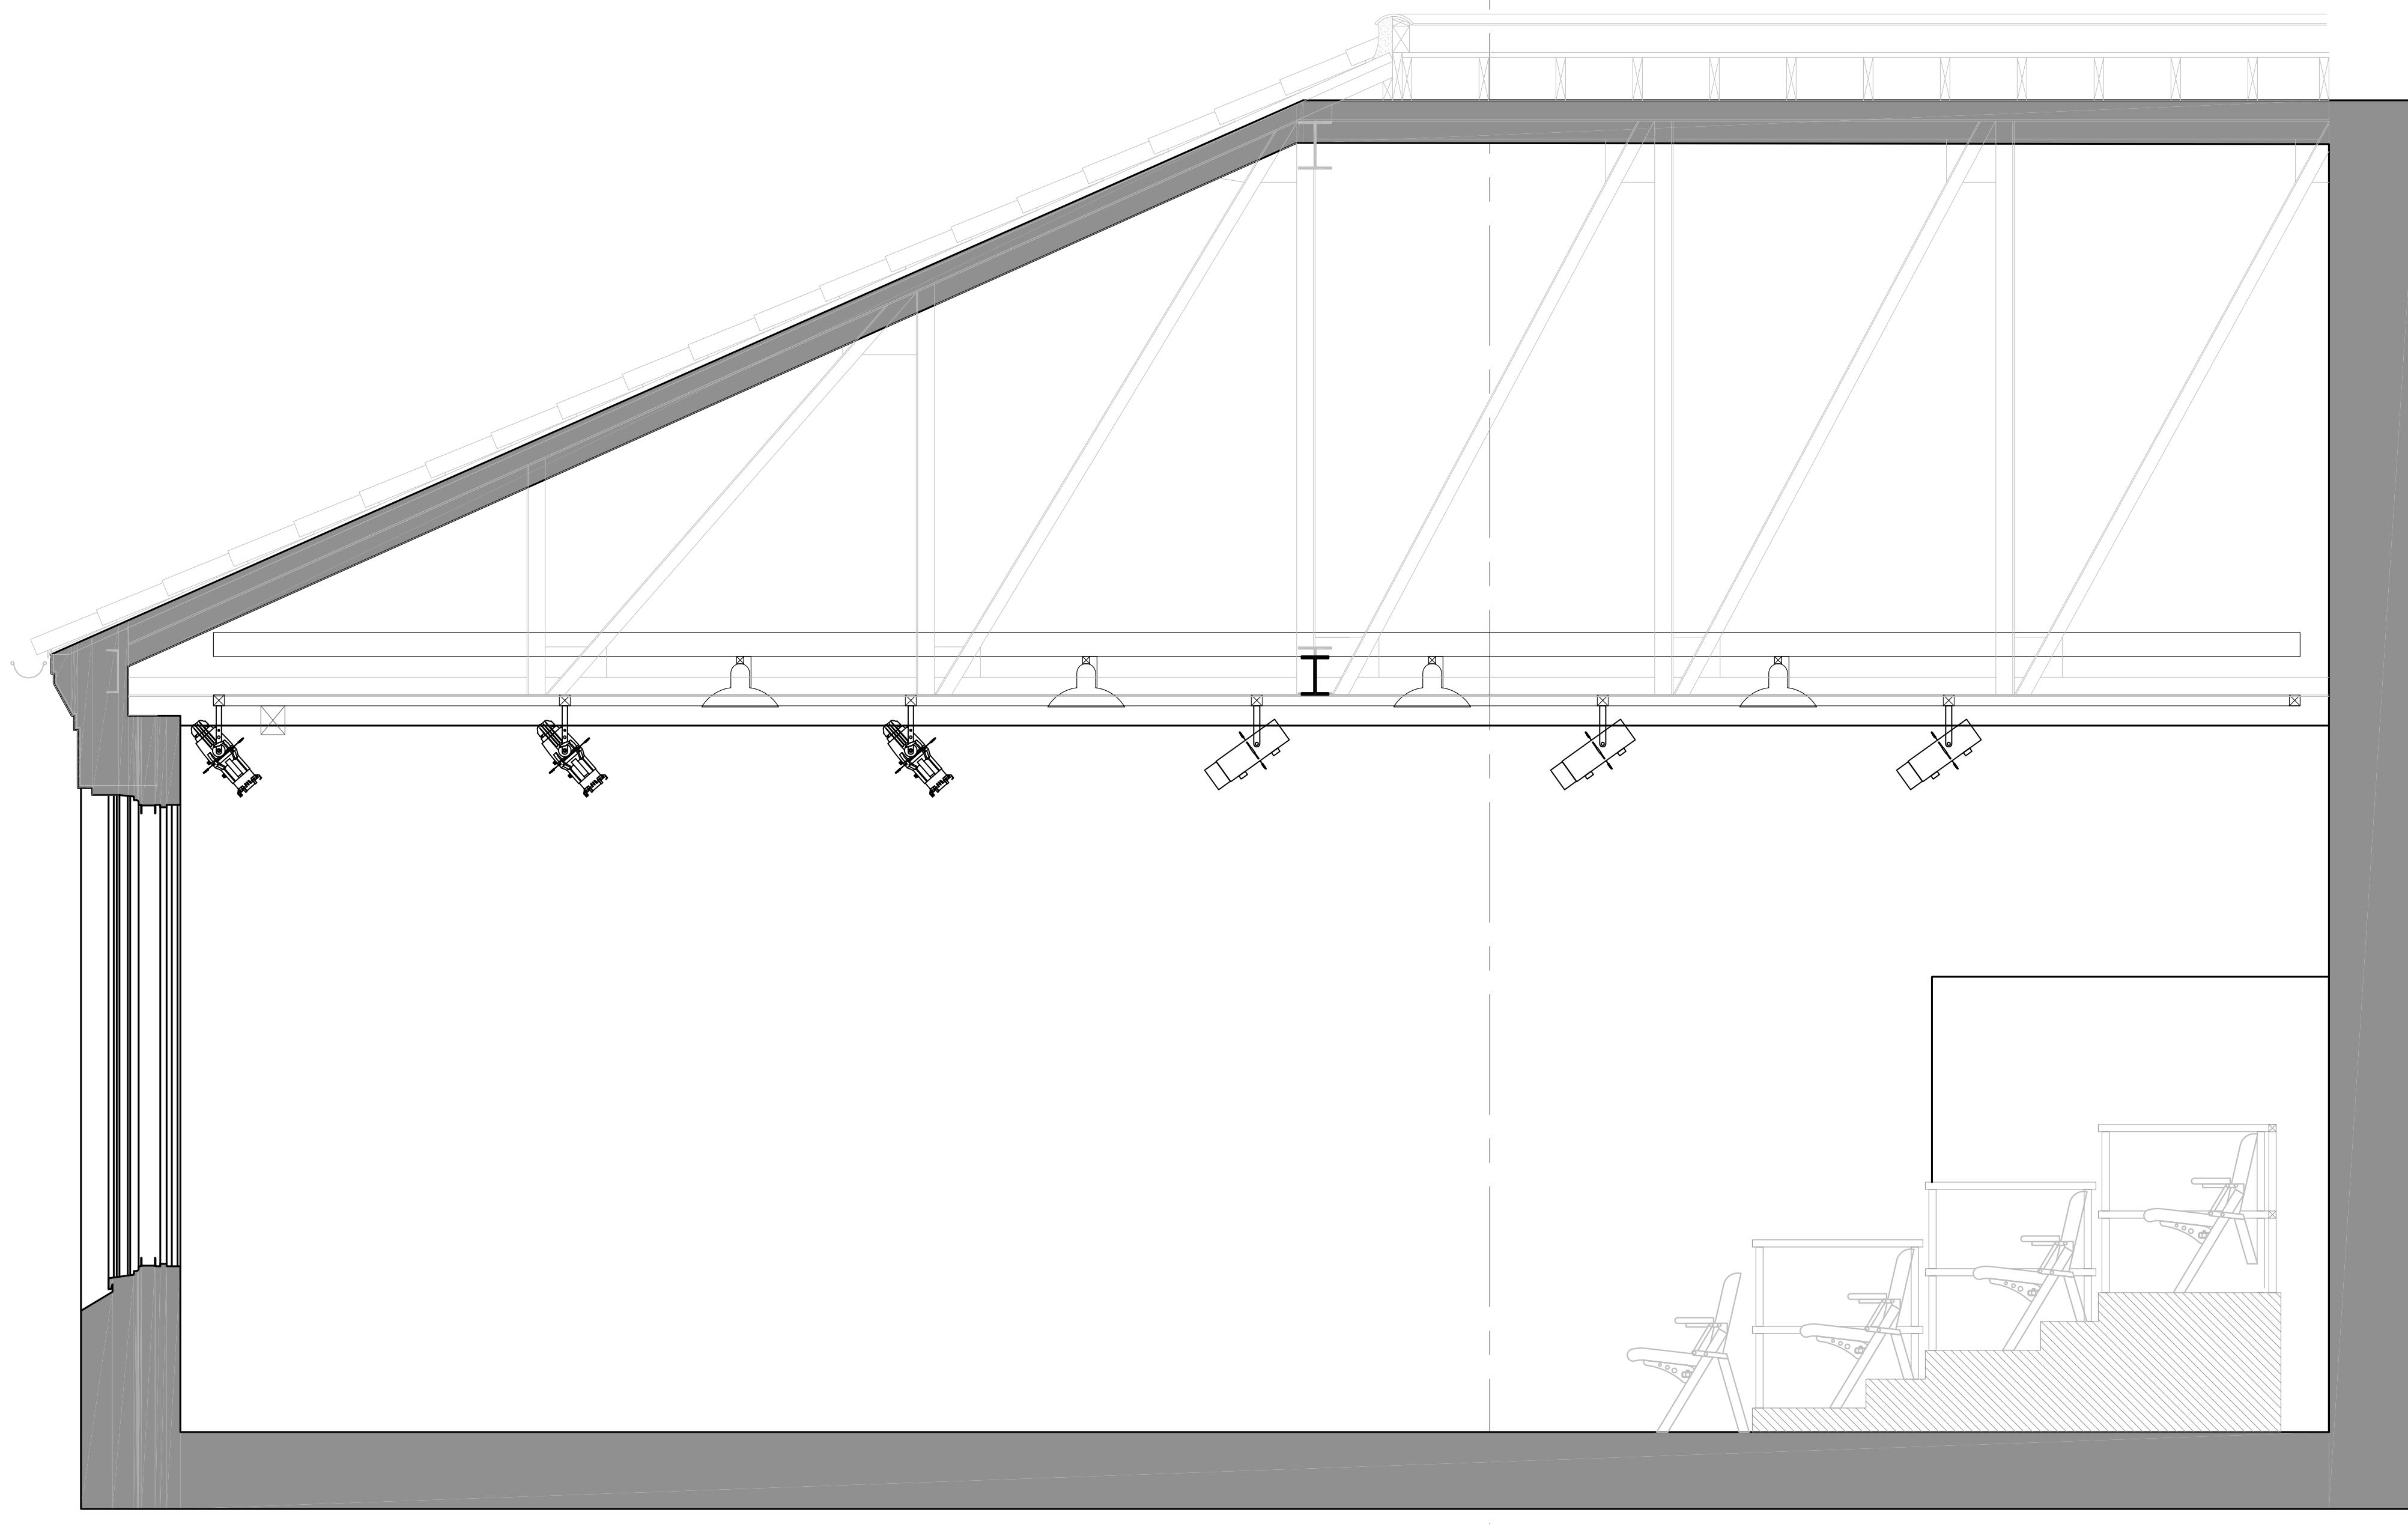

Scale Rule = 1'-0" per tic

Scale: 1/2" = 1'-0"
 Plate: **PR-SEC**

Director:  **2.0**
 Designer: **Ross Williams**
 TD: **Ross Williams**
 ATD: **Erik Sunderman**

Revised Date: 10-Oct-14
 Original Date: 01-Jul-11
 Saved As: Prosser 141010.dwg

Eleanor Prosser Studio
 Section

TAPS
 DEPARTMENT OF THEATER & PERFORMANCE STUDIES