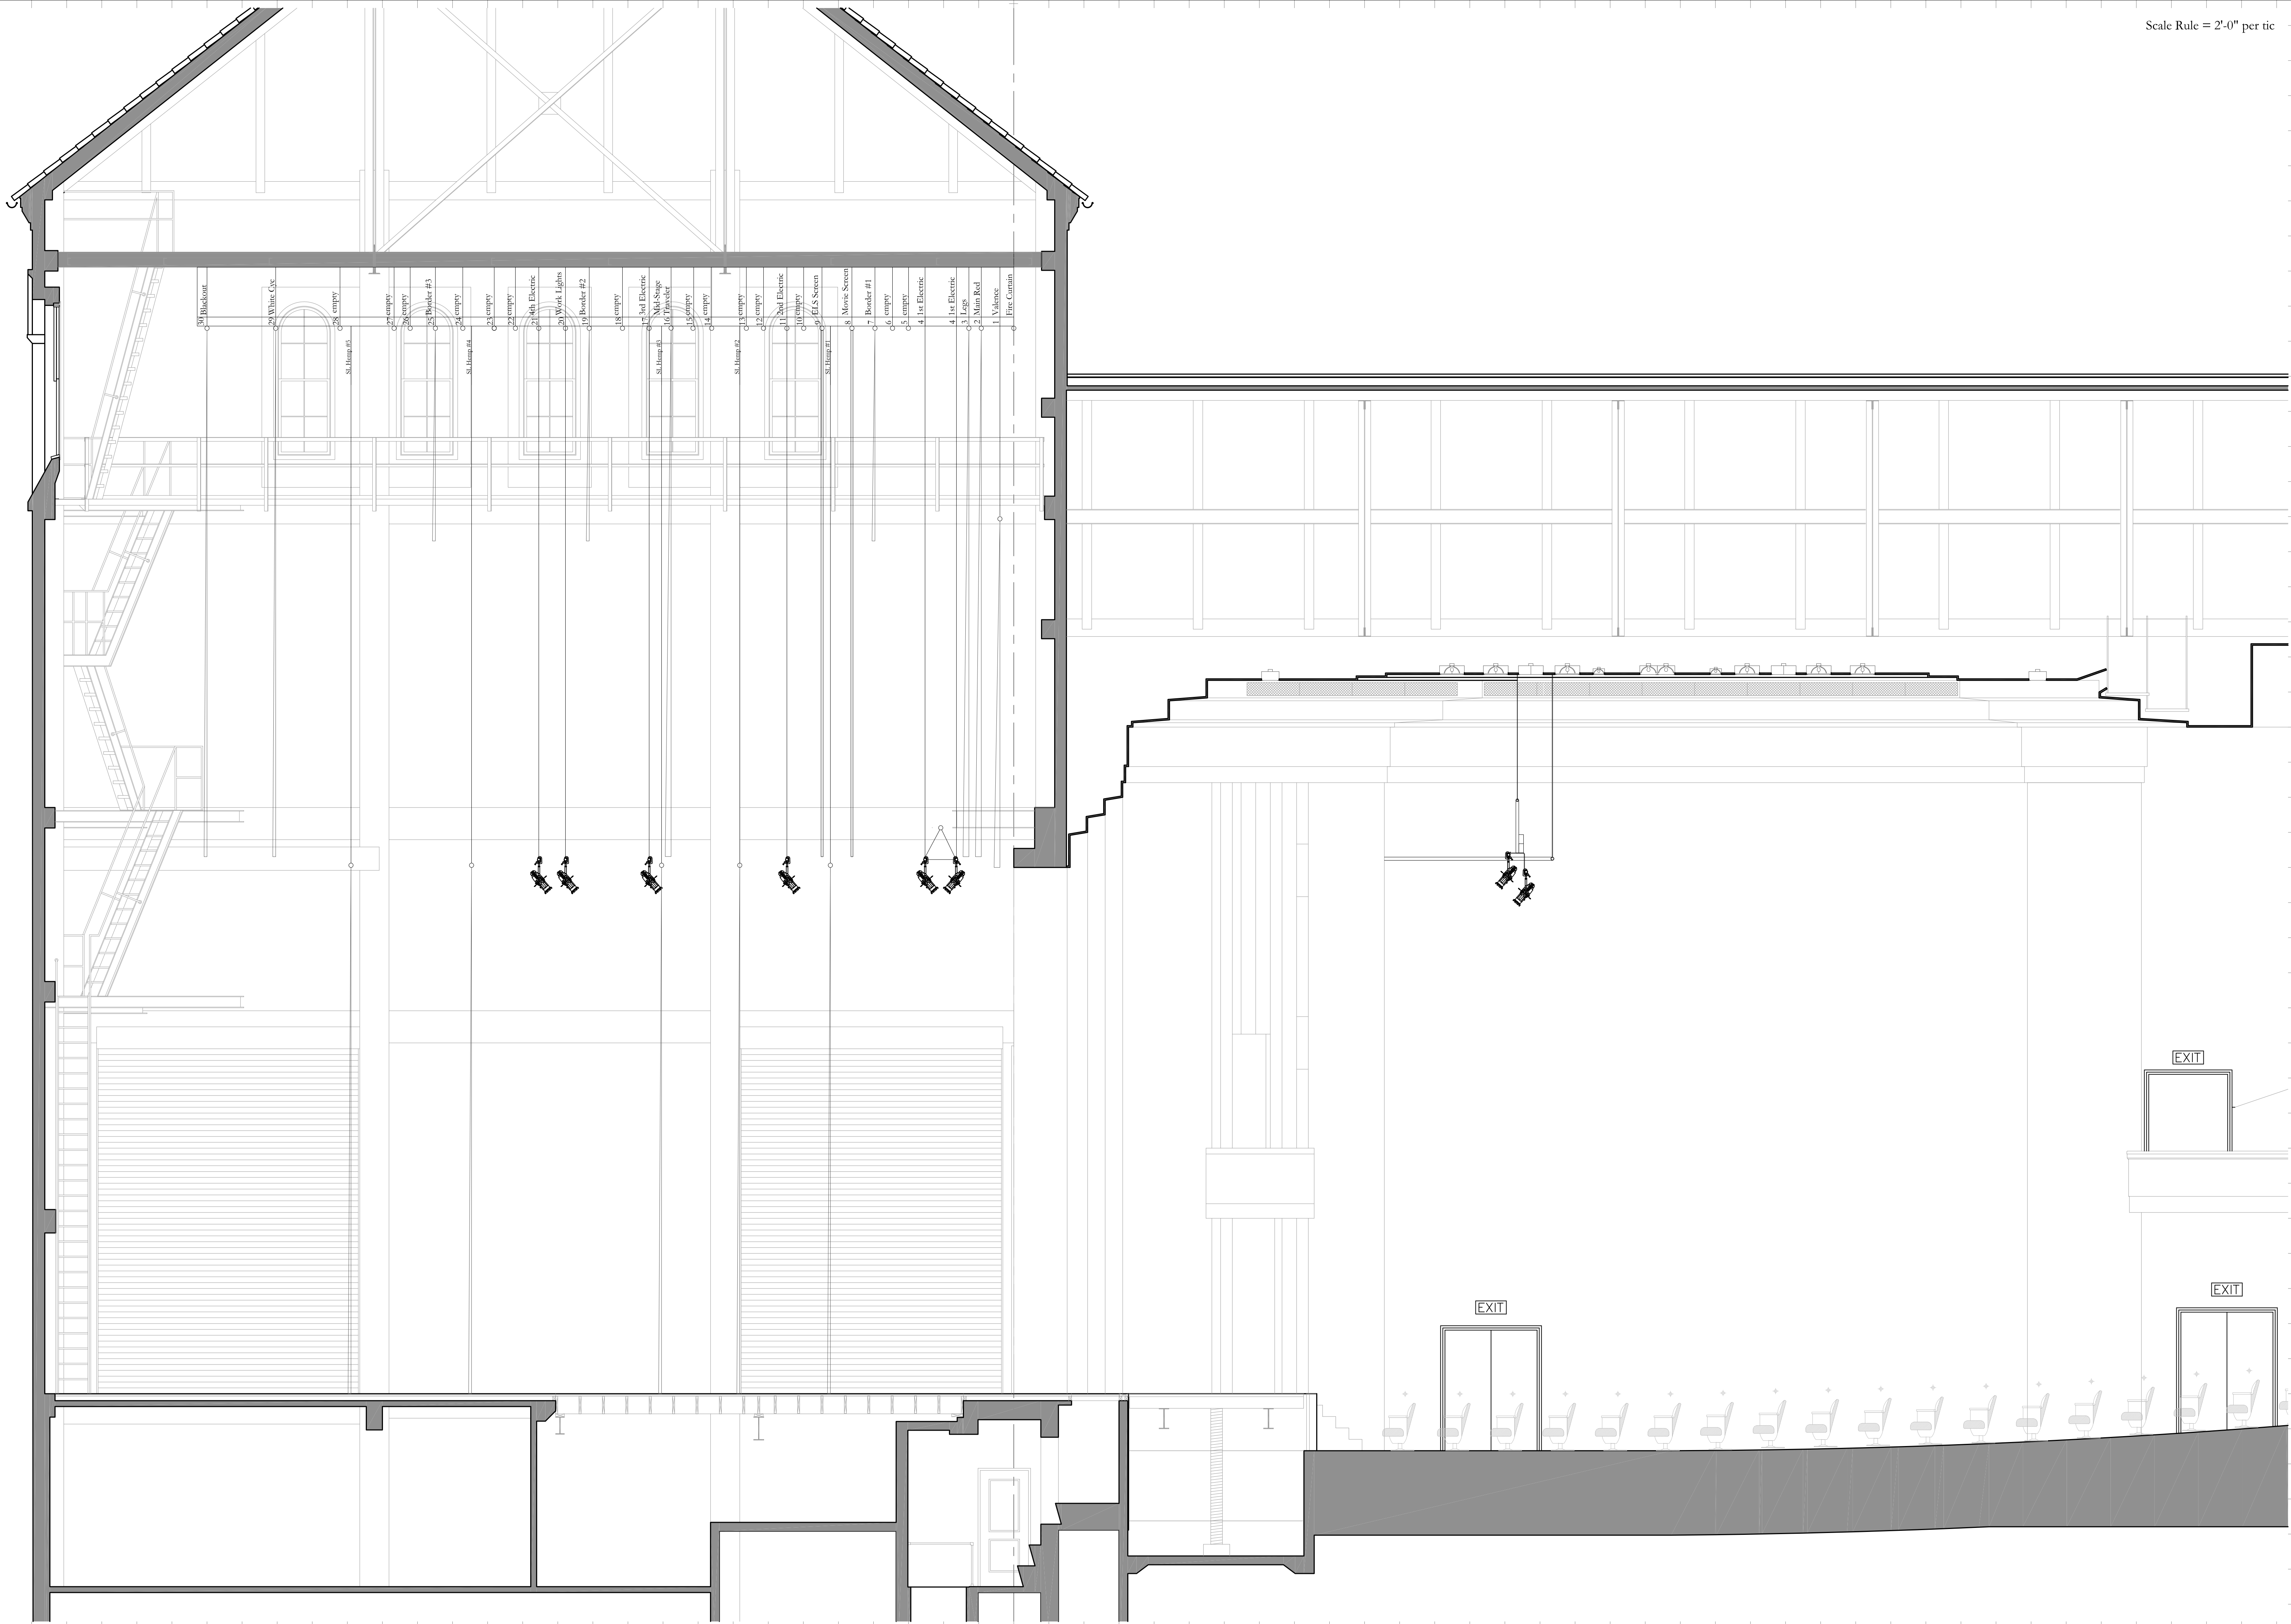

Scale Rule = 2'-0" per tic

Scale: 1/4" = 1'-0"
Platc: MM-SEC

Director:
Designer:
TD: Ross Williams
ATD: Erik Sunderman

Revised Date: 12-Oct-12
Original Date: 18-Jun-10
Saved As: MemAud 121012.dwg

Memorial Auditorium

Section